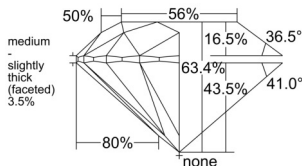

GIA®

FACSIMILE

GIA REPORT 6555305976

Verify this report at GIA.edu

GIA NATURAL DIAMOND DOSSIER®

May 20, 2026
GIA Report Number 6555305976
Shape and Cutting Style ..... Round Brilliant
Measurements ..... 5.85 - 5.93 x 3.73 mm

GRADING RESULTS

Carat Weight ..... 0.80 carat
Color Grade I
Clarity Grade VS2
Cut Grade ..... Excellent

ADDITIONAL GRADING INFORMATION

Polish ..... Excellent
Symmetry ..... Very Good
Fluorescence ..... None
Clarity Characteristics..... Cloud, Crystal, Feather, Cavity
Inscription(s): GIA 6555305976

PROPORTIONS

GRADING SCALES

GIA COLOR SCALE

COLORLESS	D
	E
	F
	G
	H
	I
	J
NEAR COLORLESS	K
	L
FAIN	M
	N
	O
	P
VERY LIGHT	R
	S
	T
	U
	V
	W
	X
	Y
LIGHT	Z

GIA CLARITY SCALE

FLAWLESS	VERY VERY SLIGHTLY INCLUDED	VS₁	VS₂	SI₁	SI₂	I₁	I₂	I₃	
									FLAWLESS
INTERNALLY FLAWLESS	VERY SLIGHTLY INCLUDED								

GIA CUT SCALE

EXCELLENT
VERY GOOD
GOOD
FAIR
POOR