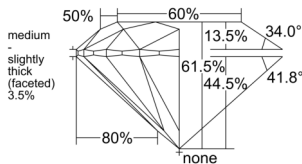

GIA®

FACSIMILE

GIA REPORT 6555309994

Verify this report at GIA.edu

GIA NATURAL DIAMOND DOSSIER®

May 22, 2026
GIA Report Number 6555309994
Shape and Cutting Style ..... Round Brilliant
Measurements ..... 4.41 - 4.43 x 2.72 mm

GRADING RESULTS

Carat Weight ..... 0.32 carat
Color Grade ..... K
Clarity Grade VS1
Cut Grade ..... Excellent

ADDITIONAL GRADING INFORMATION

Polish ..... Excellent
Symmetry ..... Excellent
Fluorescence ..... Faint
Clarity Characteristics..... Crystal, Feather, Pinpoint
Inscription(s): GIA 6555309994

PROPORTIONS

Profile to actual proportions