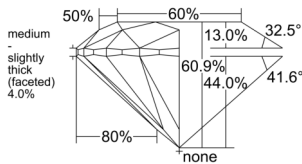

GIA®

FACSIMILE

GIA REPORT 6555310361

Verify this report at GIA.edu

GIA NATURAL DIAMOND DOSSIER®

May 22, 2026
GIA Report Number 6555310361
Shape and Cutting Style ..... Round Brilliant
Measurements ..... 4.55 - 4.55 x 2.77 mm

GRADING RESULTS

Carat Weight ..... 0.35 carat
Color Grade ..... H
Clarity Grade VVS2
Cut Grade ..... Excellent

ADDITIONAL GRADING INFORMATION

Polish ..... Excellent
Symmetry ..... Excellent
Fluorescence ..... None
Clarity Characteristics ..... Pinpoint
Inscription(s): GIA 6555310361

PROPORTIONS

Profile to actual proportions

GRADING SCALES

GIA COLOR SCALE	GIA CLARITY SCALE	GIA CUT SCALE
COLORESS	FLAWLESS	EXCELLENT
D	INTERNALLY FLAWLESS	
E	VVS₁	VERY GOOD
F		
G	VS₁	GOOD
H		
I	SI₁	FAIR
J		
K	I₁	POOR
L		
M	I₂	
N		
O	I₃	
P		
Q		
R		
S		
T		
U		
V		
W		
X		
Y		
Z