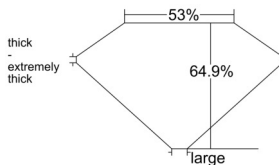

GIA®

FACSIMILE

GIA REPORT 6555315006

Verify this report at GIA.edu

GIA NATURAL DIAMOND DOSSIER®

May 25, 2026
GIA Report Number 6555315006
Shape and Cutting Style ..... Old Mine Brilliant
Measurements ..... 6.50 x 4.53 x 2.94 mm

GRADING RESULTS

Carat Weight ..... 0.70 carat
Color Grade L
Clarity Grade VS1

ADDITIONAL GRADING INFORMATION

Polish ..... Very Good
Symmetry ..... Very Good
Fluorescence ..... None
Clarity Characteristics ..... Feather, Cloud
Inscription(s): GIA 6555315006

PROPORTIONS

Profile not to actual proportions

GRADING SCALES

GIA COLOR SCALE		GIA CLARITY SCALE			
COLORLESS	D	VERY VERY SLIGHTLY INCLUDED	FLAWLESS		
	E		INTERNALLY FLAWLESS		
	F	VERY SLIGHTLY INCLUDED	VS₁		
	G		VS₂		
	H		VS₁		
	NEAR COLORLESS	I	SLIGHTLY INCLUDED	SI₁	
		J		SI₂	
		FAINT	K	INCLUDED	I₁
			L		I₂
			M		I₃
VERT LIGHT	N				
	O				
	P				
	Q				
	R				
	S				
	T				
LIGHT	U				
	V				
	W				
	X				
Y					
Z