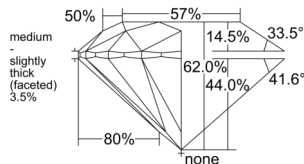

GIA®

FACSIMILE

GIA REPORT 6555320450

Verify this report at GIA.edu

GIA NATURAL DIAMOND DOSSIER®

May 21, 2026
GIA Report Number 6555320450
Shape and Cutting Style ..... Round Brilliant
Measurements ..... 3.70 - 3.72 x 2.30 mm

GRADING RESULTS

Carat Weight ..... 0.19 carat
Color Grade ..... E
Clarity Grade VS1
Cut Grade ..... Excellent

ADDITIONAL GRADING INFORMATION

Polish ..... Excellent
Symmetry ..... Excellent
Fluorescence ..... None
Clarity Characteristics..... Cloud, Needle, Pinpoint
Inscription(s): GIA 6555320450

PROPORTIONS

Profile to actual proportions