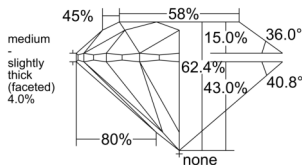

GIA®

FACSIMILE

GIA REPORT 6555322742

Verify this report at GIA.edu

GIA NATURAL DIAMOND DOSSIER®

May 22, 2026
GIA Report Number 6555322742
Shape and Cutting Style ..... Round Brilliant
Measurements ..... 5.13 - 5.16 x 3.21 mm

GRADING RESULTS

Carat Weight ..... 0.53 carat
Color Grade ..... E
Clarity Grade VS2
Cut Grade ..... Excellent

ADDITIONAL GRADING INFORMATION

Polish ..... Excellent
Symmetry ..... Excellent
Fluorescence ..... Medium Blue
Clarity Characteristics ..... Crystal
Inscription(s): GIA 6555322742

PROPORTIONS

Profile to actual proportions

GRADING SCALES

GIA COLOR SCALE

COLORED	D
	E
	F
	G
	H
	I
	J
NEAR COLORLESS	K
	L
	M
Faint	N
	O
	P
	Q
	R
	S
	T
	U
	V
	W
	X
	Y
Light	Z

GIA CLARITY SCALE

FLAWLESS	INTERNAL FLAWLESS	
		FLAWLESS
VERY VERY SLIGHTLY INCLUDED	VVS₁	
	VVS₂	
VERY SLIGHTLY INCLUDED	VS₁	
	VS₂	
SLIGHTLY INCLUDED	SI₁	
	SI₂	
INCLUDED	I₁	
	I₂	
	I₃	

GIA CUT SCALE

EXCELLENT
VERY GOOD
GOOD
FAIR
POOR