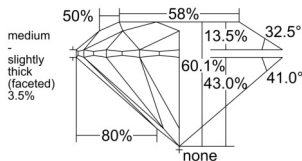

GIA®

FACSIMILE

GIA REPORT 6555323476

Verify this report at GIA.edu

GIA NATURAL DIAMOND DOSSIER®

May 22, 2026
GIA Report Number 6555323476
Shape and Cutting Style ..... Round Brilliant
Measurements ..... 4.56 - 4.58 x 2.75 mm

GRADING RESULTS

Carat Weight ..... 0.35 carat
Color Grade ..... D
Clarity Grade VS2
Cut Grade ..... Excellent

ADDITIONAL GRADING INFORMATION

Polish ..... Excellent
Symmetry ..... Excellent
Fluorescence ..... None
Clarity Characteristics ..... Cloud, Crystal
Inscription(s): GIA 6555323476

PROPORTIONS

Profile to actual proportions

GRADING SCALES

GIA COLOR SCALE	GIA CLARITY SCALE	GIA CUT SCALE	
D	FLAWLESS	EXCELLENT	
E	INTERNALLY FLAWLESS		
F		VVS₁	VERY GOOD
G	VVS₂		
H	VS₁	GOOD	
I	VS₂		
J	SI₁	FAIR	
K	SI₂		
L	I₁	POOR	
M	I₂		
N	I₃		
O			
P			
Q			
R			
S			
T			
U			
V			
W			
X			
Y			
Z