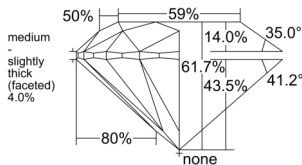

GIA®

FACSIMILE

GIA REPORT 6555324924

Verify this report at GIA.edu

GIA NATURAL DIAMOND DOSSIER®

May 25, 2026
GIA Report Number 6555324924
Shape and Cutting Style ..... Round Brilliant
Measurements ..... 3.93 - 3.95 x 2.43 mm

GRADING RESULTS

Carat Weight ..... 0.23 carat
Color Grade ..... F
Clarity Grade VS1
Cut Grade ..... Excellent

ADDITIONAL GRADING INFORMATION

Polish ..... Excellent
Symmetry ..... Excellent
Fluorescence ..... None
Clarity Characteristics ..... Cloud
Inscription(s): GIA 6555324924

PROPORTIONS

Profile to actual proportions