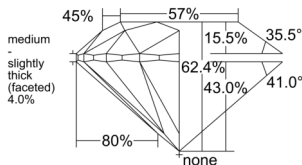

GIA®

FACSIMILE

GIA REPORT 6555327243

Verify this report at GIA.edu

GIA NATURAL DIAMOND DOSSIER®

May 22, 2026
GIA Report Number 6555327243
Shape and Cutting Style ..... Round Brilliant
Measurements ..... 4.71 - 4.73 x 2.95 mm

GRADING RESULTS

Carat Weight ..... 0.41 carat
Color Grade ..... G
Clarity Grade VVS2
Cut Grade ..... Excellent

ADDITIONAL GRADING INFORMATION

Polish ..... Excellent
Symmetry ..... Excellent
Fluorescence ..... None
Clarity Characteristics..... Pinpoint, Feather, Cloud
Inscription(s): GIA 6555327243

PROPORTIONS

Profile to actual proportions