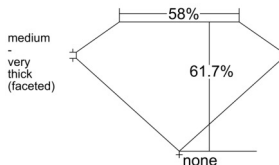

GIA®

FACSIMILE

GIA REPORT 6555328015

Verify this report at GIA.edu

GIA NATURAL DIAMOND DOSSIER®

May 22, 2026
GIA Report Number 6555328015
Shape and Cutting Style ..... Pear Brilliant
Measurements ..... 7.18 x 4.77 x 2.94 mm

GRADING RESULTS

Carat Weight ..... 0.60 carat
Color Grade ..... F
Clarity Grade VS1

ADDITIONAL GRADING INFORMATION

Polish ..... Excellent
Symmetry ..... Very Good
Fluorescence ..... Faint
Clarity Characteristics..... Crystal, Pinpoint
Inscription(s): GIA 6555328015

PROPORTIONS

Profile not to actual proportions

GRADING SCALES

GIA COLOR SCALE		GIA CLARITY SCALE	
COLORLESS	D	VERY VERY SLIGHTLY INCLUDED	FLAWLESS
	E		INTERNALLY FLAWLESS
	F		VVS₁
	G		VVS₂
	H		VS₁
	I		VS₂
	J		SI₁
	K		SI₂
	L		I₁
	M		I₂
NEAR COLORLESS	N	SLIGHTLY INCLUDED	I₃
	O		
	P		
	Q		
FAINT	R		
	S		
	T		
	U		
VERY LIGHT	V		
	W		
	X		
	Y		
LIGHT	Z