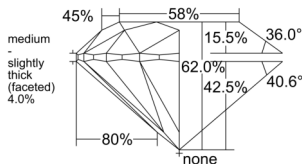

GIA®

FACSIMILE

GIA REPORT 6555329769

Verify this report at GIA.edu

GIA NATURAL DIAMOND DOSSIER®

May 22, 2026
GIA Report Number 6555329769
Shape and Cutting Style ..... Round Brilliant
Measurements ..... 4.92 - 4.94 x 3.06 mm

GRADING RESULTS

Carat Weight ..... 0.46 carat
Color Grade ..... G
Clarity Grade VS1
Cut Grade ..... Excellent

ADDITIONAL GRADING INFORMATION

Polish ..... Excellent
Symmetry ..... Excellent
Fluorescence ..... None
Clarity Characteristics..... Cloud, Needle, Pinpoint
Inscription(s): GIA 6555329769

PROPORTIONS

GRADING SCALES

GIA COLOR SCALE	GIA CLARITY SCALE	GIA CUT SCALE	
D	FLAWLESS	EXCELLENT	
E	INTERNALLY FLAWLESS		
F		VVS₁	VERY GOOD
G	VVS₂		
H	VS₁	GOOD	
I	VS₂		
J	SI₁	FAIR	
K	SI₂		
L	I₁	POOR	
M	I₂		
N	I₃		
O			
P			
Q			
R			
S			
T			
U			
V			
W			
X			
Y			
Z