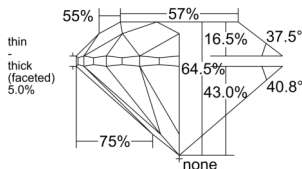

GIA®

FACSIMILE

GIA REPORT 6555331345

Verify this report at GIA.edu

GIA NATURAL DIAMOND DOSSIER®

May 28, 2026
GIA Report Number 6555331345
Shape and Cutting Style ..... Round Brilliant
Measurements ..... 5.52 - 5.55 x 3.57 mm

GRADING RESULTS

Carat Weight ..... 0.70 carat
Color Grade ..... G
Clarity Grade VS1
Cut Grade ..... Very Good

ADDITIONAL GRADING INFORMATION

Polish ..... Very Good
Symmetry ..... Very Good
Fluorescence ..... Strong Blue
Clarity Characteristics..... Crystal, Indented Natural, Pinpoint
Inscription(s): GIA 6555331345

PROPORTIONS

Profile to actual proportions