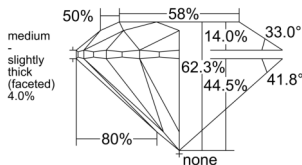

GIA®

FACSIMILE

GIA REPORT 6555341159

Verify this report at GIA.edu

GIA NATURAL DIAMOND DOSSIER®

May 25, 2026
GIA Report Number 6555341159
Shape and Cutting Style ..... Round Brilliant
Measurements ..... 4.38 - 4.40 x 2.73 mm

GRADING RESULTS

Carat Weight ..... 0.32 carat
Color Grade ..... F
Clarity Grade VS1
Cut Grade ..... Excellent

ADDITIONAL GRADING INFORMATION

Polish ..... Excellent
Symmetry ..... Excellent
Fluorescence ..... None
Clarity Characteristics ..... Cloud, Feather
Inscription(s): GIA 6555341159

PROPORTIONS

Profile to actual proportions