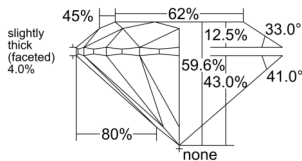

GIA®

FACSIMILE

GIA REPORT 6555342350

Verify this report at GIA.edu

GIA NATURAL DIAMOND DOSSIER®

May 27, 2026
GIA Report Number 6555342350
Shape and Cutting Style ..... Round Brilliant
Measurements ..... 4.32 - 4.35 x 2.58 mm

GRADING RESULTS

Carat Weight ..... 0.30 carat
Color Grade ..... K
Clarity Grade VS1
Cut Grade ..... Excellent

ADDITIONAL GRADING INFORMATION

Polish ..... Excellent
Symmetry ..... Excellent
Fluorescence ..... Faint
Clarity Characteristics ..... Cloud, Needle
Inscription(s): GIA 6555342350

PROPORTIONS

Profile to actual proportions