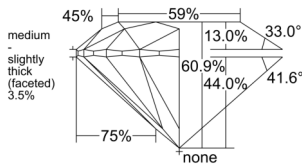

GIA®

FACSIMILE

GIA REPORT 6555345381

Verify this report at GIA.edu

GIA NATURAL DIAMOND DOSSIER®

May 25, 2026
GIA Report Number 6555345381
Shape and Cutting Style ..... Round Brilliant
Measurements ..... 5.12 - 5.14 x 3.12 mm

GRADING RESULTS

Carat Weight ..... 0.50 carat
Color Grade ..... D
Clarity Grade VS1
Cut Grade ..... Excellent

ADDITIONAL GRADING INFORMATION

Polish ..... Excellent
Symmetry ..... Very Good
Fluorescence ..... None
Clarity Characteristics..... Crystal, Pinpoint, Cloud
Inscription(s): GIA 6555345381

PROPORTIONS

Profile to actual proportions

GRADING SCALES

GIA COLOR SCALE	GIA CLARITY SCALE	GIA CUT SCALE	
D	FLAWLESS	EXCELLENT	
E	INTERNALLY FLAWLESS		
F		VVS₁	VERY GOOD
G	VVS₂		
H	VS₁	GOOD	
I	VS₂		
J	SI₁	FAIR	
K	SI₂		
L	I₁	POOR	
M	I₂		
N	I₃		
O			
P			
Q			
R			
S			
T			
U			
V			
W			
X			
Y			
Z