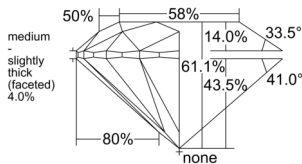

GIA®

FACSIMILE

GIA REPORT 6555346269

Verify this report at GIA.edu

GIA NATURAL DIAMOND DOSSIER®

May 25, 2026
GIA Report Number 6555346269
Shape and Cutting Style ..... Round Brilliant
Measurements ..... 5.17 - 5.20 x 3.17 mm

GRADING RESULTS

Carat Weight ..... 0.52 carat
Color Grade ..... D
Clarity Grade S11
Cut Grade ..... Excellent

ADDITIONAL GRADING INFORMATION

Polish ..... Excellent
Symmetry ..... Excellent
Fluorescence ..... None
Clarity Characteristics ..... Cloud
Inscription(s): GIA 6555346269

PROPORTIONS

Profile to actual proportions

GRADING SCALES

GIA COLOR SCALE

COLOURESS	D
	E
	F
	G
	H
	I
	J
NEAR COLOURESS	K
	L
FAIN	M
	N
	O
	P
	Q
	R
	S
	T
	U
	V
	W
	X
	Y
LIGHT	Z

GIA CLARITY SCALE

VERY VERY SLIGHTLY INCLUDED	FLAWLESS
	INTERNALLY FLAWLESS
VERY SLIGHTLY INCLUDED	VVS₁
	VVS₂
SLIGHTLY INCLUDED	VS₁
	VS₂
INCLUDED	SI₁
	SI₂
	I₁
	I₂
	I₃

GIA CUT SCALE

EXCELLENT
VERY GOOD
GOOD
FAIR
POOR