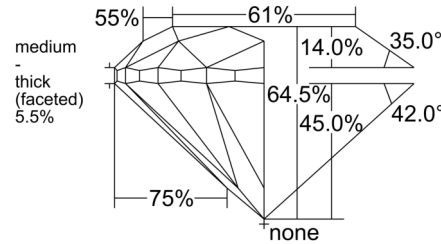

GIA NATURAL DIAMOND GRADING REPORT

May 25, 2026  
 GIA Report Number ..... 6555347799  
 Shape and Cutting Style ..... Round Brilliant  
 Measurements ..... 6.20 - 6.28 x 4.02 mm

GRADING RESULTS

Carat Weight ..... 1.00 carat  
 Color Grade ..... K  
 Clarity Grade ..... SI1  
 Cut Grade ..... Very Good

PROPORTIONS

Profile to actual proportions

CLARITY CHARACTERISTICS

KEY TO SYMBOLS\*

- Crystal
- ~ Feather
- ☉ Cloud
- ∖ Needle

\* Red symbols denote internal characteristics (inclusions). Green or black symbols denote external characteristics (blemishes). Diagram is an approximate representation of the diamond, and symbols shown indicate type, position, and approximate size of clarity characteristics. All clarity characteristics may not be shown. Details of finish are not shown.