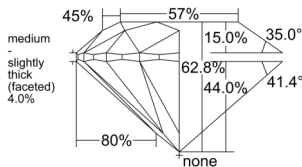

GIA®

FACSIMILE

GIA REPORT 6555364015

Verify this report at GIA.edu

GIA NATURAL DIAMOND DOSSIER®

May 27, 2026
GIA Report Number 6555364015
Shape and Cutting Style ..... Round Brilliant
Measurements ..... 5.70 - 5.74 x 3.59 mm

GRADING RESULTS

Carat Weight ..... 0.72 carat
Color Grade ..... G
Clarity Grade VVS2
Cut Grade ..... Excellent

ADDITIONAL GRADING INFORMATION

Polish ..... Excellent
Symmetry ..... Excellent
Fluorescence ..... None
Clarity Characteristics ..... Pinpoint, Cloud
Inscription(s): GIA 6555364015

PROPORTIONS

GRADING SCALES

GIA COLOR SCALE

COLOREDNESS	D
	E
	F
	G
	H
	I
	J
NEAR COLORLESS	K
	L
FADING	M
	N
	O
	P
VERY LIGHT	Q
	R
	S
	T
	U
	V
	W
	X
	Y
LIGHT	Z

GIA CLARITY SCALE

FLAWLESS	INTERNAL FLAWLESS	
		EXCELLENT
VERY VERY SLIGHTLY INCLUDED	VVS₁	VERY GOOD
VERY SLIGHTLY INCLUDED	VVS₂	
SLIGHTLY INCLUDED	VS₁	GOOD
	VS₂	
INCLUDED	SI₁	FAIR
	SI₂	
INCLUDED	I₁	POOR
	I₂	
	I₃