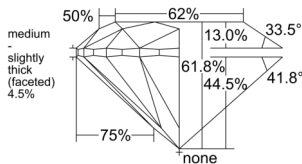

GIA®

FACSIMILE

GIA REPORT 6555365614

Verify this report at GIA.edu

GIA NATURAL DIAMOND DOSSIER®

May 27, 2026
GIA Report Number 6555365614
Shape and Cutting Style ..... Round Brilliant
Measurements ..... 4.69 - 4.73 x 2.91 mm

GRADING RESULTS

Carat Weight ..... 0.40 carat
Color Grade ..... J
Clarity Grade S11
Cut Grade ..... Excellent

ADDITIONAL GRADING INFORMATION

Polish ..... Excellent
Symmetry ..... Excellent
Fluorescence ..... Faint
Clarity Characteristics ..... Crystal, Cloud
Inscription(s): GIA 6555365614

PROPORTIONS

Profile to actual proportions

GRADING SCALES

GIA COLOR SCALE

COLORLESS	D
	E
	F
	G
	H
	I
	J
NEAR COLORLESS	K
	L
FAIN	M
	N
	O
	P
VERY LIGHT	Q
	R
	S
	T
	U
	V
	W
	X
	Y
LIGHT	Z

GIA CLARITY SCALE

FLAWLESS	INTERNAL FLAWLESS	
		FLAWLESS
VERY VERY SLIGHTLY INCLUDED	VVS₁	
	VVS₂	
VERY SLIGHTLY INCLUDED	VS₁	
	VS₂	
SLIGHTLY INCLUDED	SI₁	
	SI₂	
INCLUDED	I₁	
	I₂	
	I₃	

GIA CUT SCALE

EXCELLENT
VERY GOOD
GOOD
FAIR
POOR