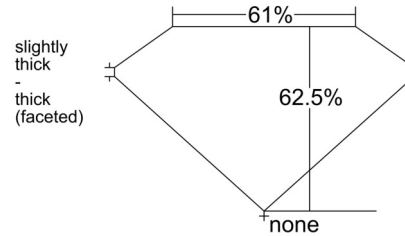

GIA NATURAL DIAMOND GRADING REPORT

May 27, 2026
GIA Report Number 6555365728
Shape and Cutting Style Oval Brilliant
Measurements 9.86 x 6.73 x 4.20 mm

GRADING RESULTS

Carat Weight 1.83 carat
Color Grade H
Clarity Grade SI1

PROPORTIONS

Profile not to actual proportions

CLARITY CHARACTERISTICS

KEY TO SYMBOLS*

- Twinning Wisp
- Feather
- Crystal

* Red symbols denote internal characteristics (inclusions). Green or black symbols denote external characteristics (blemishes). Diagram is an approximate representation of the diamond, and symbols shown indicate type, position, and approximate size of clarity characteristics. All clarity characteristics may not be shown. Details of finish are not shown.