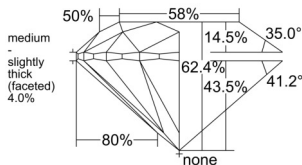

GIA®

FACSIMILE

GIA REPORT 6555366592

Verify this report at GIA.edu

GIA NATURAL DIAMOND DOSSIER®

May 27, 2026
GIA Report Number 6555366592
Shape and Cutting Style ..... Round Brilliant
Measurements ..... 5.68 - 5.73 x 3.56 mm

GRADING RESULTS

Carat Weight ..... 0.72 carat
Color Grade I
Clarity Grade S11
Cut Grade ..... Excellent

ADDITIONAL GRADING INFORMATION

Polish ..... Excellent
Symmetry ..... Excellent
Fluorescence ..... Strong Blue
Clarity Characteristics ..... Feather, Cloud, Crystal
Inscription(s): GIA 6555366592

PROPORTIONS

GRADING SCALES

GIA COLOR SCALE	GIA CLARITY SCALE	GIA CUT SCALE	
D	FLAWLESS	EXCELLENT	
E	INTERNALLY FLAWLESS		
F		VVS₁	VERY GOOD
G	VVS₂		
H	VS₁	GOOD	
I	VS₂		
J	S1₁	FAIR	
K	S1₂		
L	I₁	POOR	
M	I₂		
N	I₃		
O			
P			
Q			
R			
S			
T			
U			
V			
W			
X			
Y			
Z