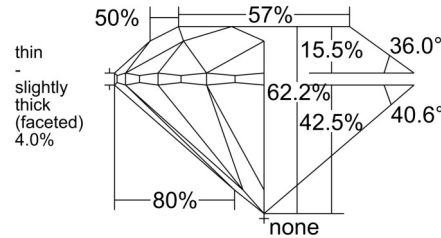

GIA NATURAL DIAMOND GRADING REPORT

May 28, 2026  
 GIA Report Number ..... 6555369581  
 Shape and Cutting Style ..... Round Brilliant  
 Measurements ..... 7.55 - 7.62 x 4.72 mm

GRADING RESULTS

Carat Weight ..... 1.70 carat  
 Color Grade ..... I  
 Clarity Grade ..... VS2  
 Cut Grade ..... Excellent

PROPORTIONS

Profile to actual proportions

CLARITY CHARACTERISTICS

KEY TO SYMBOLS\*

- Crystal
- ∖ Needle
- ∩ Feather
- △ Natural
- ⊙ Cloud
- ∩ Indented Natural

\* Red symbols denote internal characteristics (inclusions). Green or black symbols denote external characteristics (blemishes). Diagram is an approximate representation of the diamond, and symbols shown indicate type, position, and approximate size of clarity characteristics. All clarity characteristics may not be shown. Details of finish are not shown.