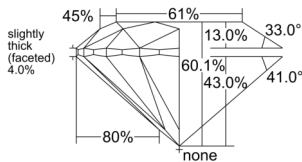

GIA®

FACSIMILE

GIA REPORT 6555373290

Verify this report at GIA.edu

GIA NATURAL DIAMOND DOSSIER®

June 01, 2026
GIA Report Number 6555373290
Shape and Cutting Style ..... Round Brilliant
Measurements ..... 5.15 - 5.17 x 3.10 mm

GRADING RESULTS

Carat Weight ..... 0.51 carat
Color Grade ..... E
Clarity Grade S11
Cut Grade ..... Excellent

ADDITIONAL GRADING INFORMATION

Polish ..... Excellent
Symmetry ..... Excellent
Fluorescence ..... None
Clarity Characteristics ..... Crystal
Inscription(s): GIA 6555373290

PROPORTIONS

Profile to actual proportions