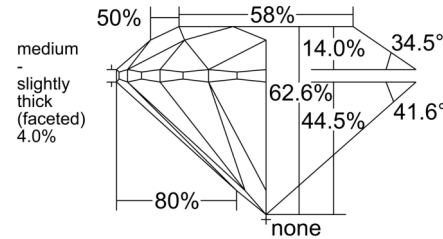

GIA NATURAL DIAMOND GRADING REPORT

May 28, 2026
GIA Report Number 6555375580
Shape and Cutting Style ..... Round Brilliant
Measurements ..... 6.33 - 6.36 x 3.97 mm

GRADING RESULTS

Carat Weight ..... 0.98 carat
Color Grade ..... D
Clarity Grade VS1
Cut Grade ..... Excellent

ADDITIONAL GRADING INFORMATION

Polish ..... Excellent
Symmetry ..... Excellent
Fluorescence ..... None
Inscription(s): GIA 6555375580
Comments: Additional pinpoints are not shown.

PROPORTIONS

Profile to actual proportions