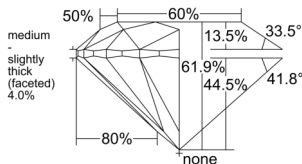

GIA®

FACSIMILE

GIA REPORT 6555381653

Verify this report at GIA.edu

GIA NATURAL DIAMOND DOSSIER®

May 29, 2026
GIA Report Number 6555381653
Shape and Cutting Style ..... Round Brilliant
Measurements ..... 4.30 - 4.32 x 2.67 mm

GRADING RESULTS

Carat Weight ..... 0.30 carat
Color Grade ..... E
Clarity Grade VS1
Cut Grade ..... Excellent

ADDITIONAL GRADING INFORMATION

Polish ..... Excellent
Symmetry ..... Excellent
Fluorescence ..... None
Clarity Characteristics ..... Cloud, Feather
Inscription(s): GIA 6555381653

PROPORTIONS

Profile to actual proportions