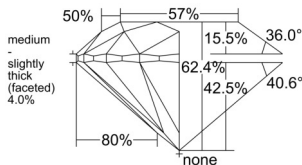

GIA®

FACSIMILE

GIA REPORT 6555382305

Verify this report at GIA.edu

GIA NATURAL DIAMOND DOSSIER®

May 29, 2026
GIA Report Number 6555382305
Shape and Cutting Style ..... Round Brilliant
Measurements ..... 6.13 - 6.16 x 3.83 mm

GRADING RESULTS

Carat Weight ..... 0.90 carat
Color Grade ..... J
Clarity Grade S11
Cut Grade ..... Excellent

ADDITIONAL GRADING INFORMATION

Polish ..... Excellent
Symmetry ..... Excellent
Fluorescence ..... None
Clarity Characteristics..... Cloud, Crystal, Feather
Inscription(s): GIA 6555382305

PROPORTIONS

Profile to actual proportions