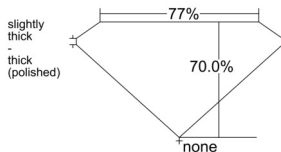

GIA®

FACSIMILE

GIA REPORT 6555382846

Verify this report at GIA.edu

GIA NATURAL DIAMOND DOSSIER®

June 03, 2026
GIA Report Number 6555382846
Shape and Cutting Style ..... Square Modified Brilliant
Measurements ..... 3.71 x 3.62 x 2.53 mm

GRADING RESULTS

Carat Weight ..... 0.29 carat
Color Grade ..... G
Clarity Grade VVS2

ADDITIONAL GRADING INFORMATION

Polish ..... Very Good
Symmetry ..... Very Good
Fluorescence ..... None
Clarity Characteristics..... Needle, Pinpoint, Cloud
Inspection(s): GIA 6555382846

PROPORTIONS

Profile not to actual proportions

GRADING SCALES

GIA COLOR SCALE		GIA CLARITY SCALE	
COLORLESS	D	VERY VERY SLIGHTLY INCLUDED	FLAWLESS
	E		INTERNALLY FLAWLESS
	F		VVS₁
	G		VVS₂
	H		VS₁
	I		VS₂
	J		SI₁
	K		SI₂
	L		I₁
	M		I₂
NEAR COLORLESS	N	SLIGHTLY INCLUDED	I₃
	O		
	P		
	Q		
FAINT	R		
	S		
	T		
	U		
VERY LIGHT	V		
	W		
	X		
	Y		
LIGHT	Z