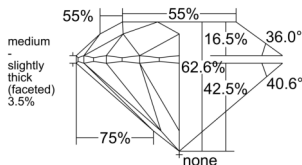

GIA®

FACSIMILE

GIA REPORT 6555383451

Verify this report at GIA.edu

GIA NATURAL DIAMOND DOSSIER®

May 29, 2026
GIA Report Number 6555383451
Shape and Cutting Style ..... Round Brilliant
Measurements ..... 5.64 - 5.66 x 3.54 mm

GRADING RESULTS

Carat Weight ..... 0.70 carat
Color Grade ..... F
Clarity Grade VS1
Cut Grade ..... Excellent

ADDITIONAL GRADING INFORMATION

Polish ..... Excellent
Symmetry ..... Excellent
Fluorescence ..... None
Clarity Characteristics ..... Cloud, Pinpoint
Inscription(s): GIA 6555383451

PROPORTIONS

Profile to actual proportions