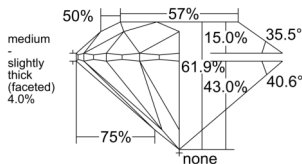

GIA®

FACSIMILE

GIA REPORT 6555383906

Verify this report at GIA.edu

GIA NATURAL DIAMOND DOSSIER®

May 30, 2026
GIA Report Number 6555383906
Shape and Cutting Style ..... Round Brilliant
Measurements ..... 5.92 - 5.96 x 3.68 mm

GRADING RESULTS

Carat Weight ..... 0.80 carat
Color Grade ..... G
Clarity Grade VS2
Cut Grade ..... Excellent

ADDITIONAL GRADING INFORMATION

Polish ..... Excellent
Symmetry ..... Excellent
Fluorescence ..... None
Clarity Characteristics ..... Cloud, Crystal
Inscription(s): GIA 6555383906

PROPORTIONS

GRADING SCALES

GIA COLOR SCALE	GIA CLARITY SCALE	GIA CUT SCALE	
D	FLAWLESS	EXCELLENT	
E	INTERNALLY FLAWLESS		
F		VVS₁	VERY GOOD
G	VVS₂		
H	VS₁	GOOD	
I	VS₂		
J	SI₁	FAIR	
K	SI₂		
L	I₁	POOR	
M	I₂		
N	I₃		
O			
P			
Q			
R			
S			
T			
U			
V			
W			
X			
Y			
Z