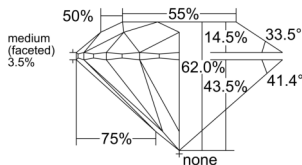

GIA®

FACSIMILE

GIA REPORT 6555386079

Verify this report at GIA.edu

GIA NATURAL DIAMOND DOSSIER®

May 29, 2026
GIA Report Number 6555386079
Shape and Cutting Style ..... Round Brilliant
Measurements ..... 4.35 - 4.37 x 2.70 mm

GRADING RESULTS

Carat Weight ..... 0.31 carat
Color Grade ..... G
Clarity Grade VS1
Cut Grade ..... Excellent

ADDITIONAL GRADING INFORMATION

Polish ..... Excellent
Symmetry ..... Excellent
Fluorescence ..... None
Clarity Characteristics..... Crystal, Cloud, Needle, Pinpoint
Inscription(s): GIA 6555386079

PROPORTIONS

Profile to actual proportions