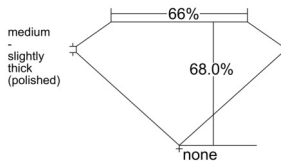

GIA®

FACSIMILE

GIA REPORT 6555390974

Verify this report at GIA.edu

GIA NATURAL DIAMOND DOSSIER®

May 30, 2026
GIA Report Number 6555390974
Shape and Cutting Style ..... **Cut-Cornered Rectangular Modified Brilliant**
Measurements ..... 5.13 x 3.79 x 2.58 mm

GRADING RESULTS

Carat Weight ..... 0.42 carat
Color Grade ..... E
Clarity Grade VS1

ADDITIONAL GRADING INFORMATION

Polish ..... Very Good
Symmetry ..... Very Good
Fluorescence ..... None
Clarity Characteristics ..... Cloud, Pinpoint
Inscription(s): GIA 6555390974

PROPORTIONS

Profile not to actual proportions

GRADING SCALES

GIA COLOR SCALE		GIA CLARITY SCALE			
COLORLESS	D	VERY VERY SLIGHTLY INCLUDED	FLAWLESS		
	E		INTERNALLY FLAWLESS		
	F		VVS₁		
	G		VVS₂		
	NEAR COLORLESS	H	VERY SLIGHTLY INCLUDED	VS₁	
		I		VS₂	
		FAINT	J	SLIGHTLY INCLUDED	SI₁
			K		SI₂
	L		I₁		
	VERT LIGHT		M	INCLUDED	I₂
N			I₃		
O					
P					
Q					
R					
LIGHT	S				
	T				
	U				
	V				
	W				
	X				
Y					
Z