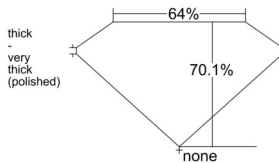

GIA®

FACSIMILE

GIA REPORT 6555395434

Verify this report at GIA.edu

GIA NATURAL DIAMOND DOSSIER®

June 02, 2026
GIA Report Number 6555395434
Shape and Cutting Style ..... Emerald Cut
Measurements ..... 5.23 x 3.70 x 2.60 mm

GRADING RESULTS

Carat Weight ..... 0.50 carat
Color Grade ..... F
Clarity Grade VS1

ADDITIONAL GRADING INFORMATION

Polish ..... Excellent
Symmetry ..... Excellent
Fluorescence ..... None
Clarity Characteristics ..... Cloud
Inscription(s): GIA 6555395434

PROPORTIONS

Profile not to actual proportions

GRADING SCALES

GIA COLOR SCALE		GIA CLARITY SCALE			
COLORLESS	D	VERY VERY SLIGHTLY INCLUDED	FLAWLESS		
	E		INTERNALLY FLAWLESS		
	F	VERY SLIGHTLY INCLUDED	VVS₁		
	G		VVS₂		
	H		VS₁		
	NEAR COLORLESS	I	SLIGHTLY INCLUDED	VS₂	
		J		SI₁	
		FAINT	K	INCLUDED	SI₂
			L		I₁
			M		I₂
VERT LIGHT	N	LIGHT	I₃		
	O				
	P				
	Q				
	R