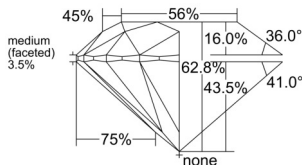

GIA®

FACSIMILE

GIA REPORT 6555396856

Verify this report at GIA.edu

GIA NATURAL DIAMOND DOSSIER®

June 02, 2026
GIA Report Number 6555396856
Shape and Cutting Style ..... Round Brilliant
Measurements ..... 5.37 - 5.41 x 3.38 mm

GRADING RESULTS

Carat Weight ..... 0.60 carat
Color Grade ..... G
Clarity Grade VS1
Cut Grade ..... Excellent

ADDITIONAL GRADING INFORMATION

Polish ..... Excellent
Symmetry ..... Excellent
Fluorescence ..... Strong Blue
Clarity Characteristics ..... Feather, Pinpoint
Inscription(s): GIA 6555396856

PROPORTIONS

Profile to actual proportions