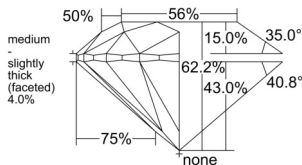

GIA®

FACSIMILE

GIA REPORT 6555396871

Verify this report at GIA.edu

GIA NATURAL DIAMOND DOSSIER®

June 03, 2026
GIA Report Number 6555396871
Shape and Cutting Style ..... Round Brilliant
Measurements ..... 5.06 - 5.08 x 3.15 mm

GRADING RESULTS

Carat Weight ..... 0.50 carat
Color Grade ..... G
Clarity Grade S11
Cut Grade ..... Excellent

ADDITIONAL GRADING INFORMATION

Polish ..... Very Good
Symmetry ..... Excellent
Fluorescence ..... None
Clarity Characteristics..... Crystal, Cloud, Feather
Inscription(s): GIA 6555396871

PROPORTIONS

GRADING SCALES

GIA COLOR SCALE

COLOREDNESS	D
	E
	F
	G
	H
	I
	J
NEAR COLORLESS	K
	L
Faint	M
	N
	O
	P
Very Light	Q
	R
	S
	T
	U
	V
Light	W
	X
	Y
	Z

GIA CLARITY SCALE

VERY VERY SLIGHTLY INCLUDED	FLAWLESS
	INTERNALLY FLAWLESS
VERY SLIGHTLY INCLUDED	VVS₁
	VVS₂
SLIGHTLY INCLUDED	VS₁
	VS₂
INCLUDED	SI₁
	SI₂
	I₁
	I₂
	I₃

GIA CUT SCALE

EXCELLENT
VERY GOOD
GOOD
FAIR
POOR