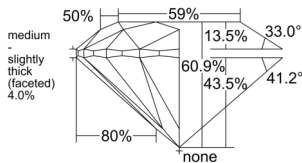

GIA®

FACSIMILE

GIA REPORT 6555398224

Verify this report at GIA.edu

GIA NATURAL DIAMOND DOSSIER®

June 01, 2026
GIA Report Number 6555398224
Shape and Cutting Style ..... Round Brilliant
Measurements ..... 4.33 - 4.37 x 2.65 mm

GRADING RESULTS

Carat Weight ..... 0.31 carat
Color Grade ..... E
Clarity Grade VS1
Cut Grade ..... Excellent

ADDITIONAL GRADING INFORMATION

Polish ..... Excellent
Symmetry ..... Excellent
Fluorescence ..... None
Clarity Characteristics ..... Cloud, Crystal, Needle
Inscription(s): GIA 6555398224

PROPORTIONS

Profile to actual proportions

GRADING SCALES

GIA COLOR SCALE	GIA CLARITY SCALE	GIA CUT SCALE	
D	FLAWLESS	EXCELLENT	
E	INTERNALLY FLAWLESS		
F		VVS₁	VERY GOOD
G	VVS₂		
H	VS₁	GOOD	
I	VS₂		
J	SI₁	FAIR	
K	SI₂		
L	I₁	POOR	
M			
N			
O	I₂		
P			
Q			
R	I₃		
S			
T			
U			
V			
W			
X			
Y			
Z