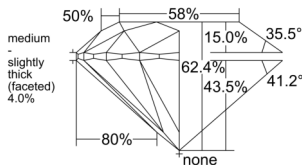

GIA®

FACSIMILE

GIA REPORT 6555400373

Verify this report at GIA.edu

GIA NATURAL DIAMOND DOSSIER®

June 02, 2026
GIA Report Number 6555400373
Shape and Cutting Style ..... Round Brilliant
Measurements ..... 4.35 - 4.36 x 2.72 mm

GRADING RESULTS

Carat Weight ..... 0.31 carat
Color Grade ..... D
Clarity Grade VS1
Cut Grade ..... Excellent

ADDITIONAL GRADING INFORMATION

Polish ..... Excellent
Symmetry ..... Excellent
Fluorescence ..... Faint
Clarity Characteristics ..... Crystal
Inscription(s): GIA 6555400373

PROPORTIONS

GRADING SCALES

GIA COLOR SCALE	GIA CLARITY SCALE	GIA CUT SCALE	
D	FLAWLESS	EXCELLENT	
E	INTERNALLY FLAWLESS		
F		VVS₁	VERY GOOD
G	VVS₂		
H	VS₁	GOOD	
I	VS₂		
J	SI₁	FAIR	
K	SI₂		
L	I₁	POOR	
M	I₂		
N	I₃		
O			
P			
Q			
R			
S			
T			
U			
V			
W			
X			
Y			
Z