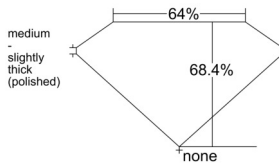

GIA®

FACSIMILE

GIA REPORT 6555402071

Verify this report at GIA.edu

GIA NATURAL DIAMOND DOSSIER®

June 02, 2026
GIA Report Number 6555402071
Shape and Cutting Style ..... **Cut-Cornered Rectangular Modified Brilliant**
Measurements ..... 5.45 x 3.52 x 2.41 mm

GRADING RESULTS

Carat Weight ..... 0.39 carat
Color Grade ..... D
Clarity Grade SI2

ADDITIONAL GRADING INFORMATION

Polish ..... Excellent
Symmetry ..... Very Good
Fluorescence ..... None
Clarity Characteristics ..... Cloud
Inscription(s): GIA 6555402071

PROPORTIONS

Profile not to actual proportions

GRADING SCALES

GIA COLOR SCALE		GIA CLARITY SCALE			
COLORLESS	D	VERY VERY SLIGHTLY INCLUDED	FLAWLESS		
	E		INTERNALLY FLAWLESS		
	F	VERY SLIGHTLY INCLUDED	VVS₁		
	G		VVS₂		
	H		VS₁		
	NEAR COLORLESS	I	SLIGHTLY INCLUDED	VS₂	
		J		SI₁	
		FAINT	K	INCLUDED	SI₂
			L		I₁
			M		I₂
VERT LIGHT	N	LIGHT	I₃		
	O				
	P				
	Q				
	R