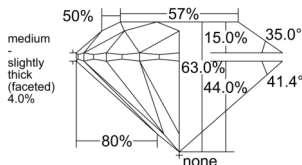

GIA®

FACSIMILE

GIA REPORT 6555403621

Verify this report at GIA.edu

GIA NATURAL DIAMOND DOSSIER®

June 02, 2026
GIA Report Number 6555403621
Shape and Cutting Style ..... Round Brilliant
Measurements ..... 5.03 - 5.07 x 3.18 mm

GRADING RESULTS

Carat Weight ..... 0.50 carat
Color Grade ..... G
Clarity Grade VS2
Cut Grade ..... Excellent

ADDITIONAL GRADING INFORMATION

Polish ..... Excellent
Symmetry ..... Excellent
Fluorescence ..... None
Clarity Characteristics ..... Crystal, Cloud, Feather
Inscription(s): GIA 6555403621

PROPORTIONS

GRADING SCALES

GIA COLOR SCALE

COLORESS	D
	E
	F
	G
	H
	I
	J
NEAR COLORESS	K
	L
FANIT	M
	N
	O
	P
VERY LIGHT	Q
	R
	S
	T
	U
	V
	W
	X
	Y
LIGHT	Z

GIA CLARITY SCALE

FLAWLESS	INTERNAL FLAWLESS	
		FLAWLESS
VERY VERY SLIGHTLY INCLUDED	VERY SLIGHTLY INCLUDED	
		VVS₁
VERY SLIGHTLY INCLUDED	SLIGHTLY INCLUDED	
		VVS₂
SLIGHTLY INCLUDED	INCLUDED	
		VS₁
SLIGHTLY INCLUDED	INCLUDED	
		VS₂
SLIGHTLY INCLUDED	INCLUDED	
		SI₁
SLIGHTLY INCLUDED	INCLUDED	
		SI₂
INCLUDED	INCLUDED	
		I₁
INCLUDED	INCLUDED	
		I₂
INCLUDED	INCLUDED	
		I₃

GIA CUT SCALE

EXCELLENT	
	VERY GOOD
GOOD	
	FAIR
POOR