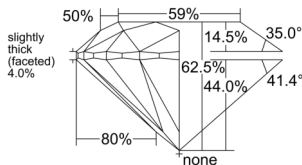

GIA®

FACSIMILE

GIA REPORT 6555407305

Verify this report at GIA.edu

GIA NATURAL DIAMOND DOSSIER®

June 04, 2026
GIA Report Number 6555407305
Shape and Cutting Style ..... Round Brilliant
Measurements ..... 4.41 - 4.44 x 2.76 mm

GRADING RESULTS

Carat Weight ..... 0.33 carat
Color Grade ..... K
Clarity Grade VVS2
Cut Grade ..... Excellent

ADDITIONAL GRADING INFORMATION

Polish ..... Excellent
Symmetry ..... Excellent
Fluorescence ..... None
Clarity Characteristics ..... Feather, Pinpoint
Inscription(s): GIA 6555407305

PROPORTIONS

Profile to actual proportions