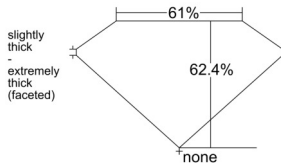

GIA®

FACSIMILE

GIA REPORT 6555409497

Verify this report at GIA.edu

GIA NATURAL DIAMOND DOSSIER®

June 03, 2026
GIA Report Number 6555409497
Shape and Cutting Style ..... Pear Brilliant
Measurements ..... 8.90 x 4.37 x 2.73 mm

GRADING RESULTS

Carat Weight ..... 0.65 carat
Color Grade ..... E
Clarity Grade VVS1

ADDITIONAL GRADING INFORMATION

Polish ..... Excellent
Symmetry ..... Very Good
Fluorescence ..... None
Clarity Characteristics ..... Cloud
Inscription(s): GIA 6555409497

PROPORTIONS

Profile not to actual proportions

GRADING SCALES

GIA COLOR SCALE		GIA CLARITY SCALE			
COLORLESS	D	VERY VERY SLIGHTLY INCLUDED	FLAWLESS		
	E		INTERNALLY FLAWLESS		
	F		VVS₁		
	NEAR COLORLESS	G	VERY SLIGHTLY INCLUDED	VVS₂	
		H		VS₁	
		FAINT	I	SLIGHTLY INCLUDED	VS₂
			J		SI₁
			K		SI₂
	VERT LIGHT	L	INCLUDED	I₁	
		M		I₂	
N		I₃			
O					
P					
Q					
R					
LIGHT	S				
	T				
	U				
	V				
	W				
	X				
	Y				
	Z