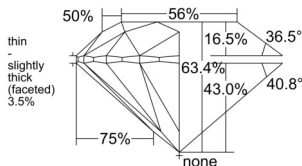

GIA®

FACSIMILE

GIA REPORT 6555410574

Verify this report at GIA.edu

GIA NATURAL DIAMOND DOSSIER®

June 03, 2026
GIA Report Number 6555410574
Shape and Cutting Style ..... Round Brilliant
Measurements ..... 5.60 - 5.64 x 3.56 mm

GRADING RESULTS

Carat Weight ..... 0.70 carat
Color Grade ..... H
Clarity Grade S11
Cut Grade ..... Excellent

ADDITIONAL GRADING INFORMATION

Polish ..... Excellent
Symmetry ..... Excellent
Fluorescence ..... None
Clarity Characteristics ..... Crystal, Cloud
Inscription(s): GIA 6555410574

PROPORTIONS

GRADING SCALES

GIA COLOR SCALE	GIA CLARITY SCALE	GIA CUT SCALE	
COLOURLESS D	FLAWLESS	EXCELLENT	
E	INTERNALLY FLAWLESS		
F		VVS₁	VERY GOOD
G	VVS₂		
H	VS₁	GOOD	
I	VS₂		
J	S1₁	FAIR	
K	S1₂		
L	I₁	POOR	
M	I₂		
N	I₃		
O			
P			
Q			
R			
S			
T			
U			
V			
W			
X			
Y			
Z