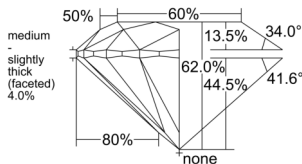

GIA®

FACSIMILE

GIA REPORT 6555412233

Verify this report at GIA.edu

GIA NATURAL DIAMOND DOSSIER®

June 03, 2026
GIA Report Number 6555412233
Shape and Cutting Style ..... Round Brilliant
Measurements ..... 5.14 - 5.17 x 3.20 mm

GRADING RESULTS

Carat Weight ..... 0.52 carat
Color Grade ..... H
Clarity Grade S11
Cut Grade ..... Excellent

ADDITIONAL GRADING INFORMATION

Polish ..... Excellent
Symmetry ..... Excellent
Fluorescence ..... Strong Blue
Clarity Characteristics ..... Crystal, Cloud
Inscription(s): GIA 6555412233

PROPORTIONS

Profile to actual proportions