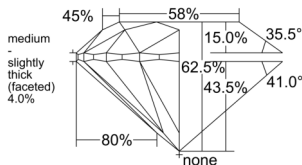

GIA®

FACSIMILE

GIA REPORT 6555413822

Verify this report at GIA.edu

GIA NATURAL DIAMOND DOSSIER®

June 03, 2026
GIA Report Number 6555413822
Shape and Cutting Style ..... Round Brilliant
Measurements ..... 5.82 - 5.85 x 3.65 mm

GRADING RESULTS

Carat Weight ..... 0.77 carat
Color Grade ..... G
Clarity Grade VS1
Cut Grade ..... Excellent

ADDITIONAL GRADING INFORMATION

Polish ..... Excellent
Symmetry ..... Excellent
Fluorescence ..... None
Clarity Characteristics ..... Feather, Cloud, Pinpoint
Inspection(s): GIA 6555413822

PROPORTIONS

Profile to actual proportions