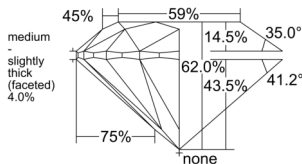

GIA®

FACSIMILE

GIA REPORT 6555414818

Verify this report at GIA.edu

GIA NATURAL DIAMOND DOSSIER®

June 04, 2026
GIA Report Number 6555414818
Shape and Cutting Style ..... Round Brilliant
Measurements ..... 4.41 - 4.44 x 2.74 mm

GRADING RESULTS

Carat Weight ..... 0.33 carat
Color Grade ..... H
Clarity Grade VS2
Cut Grade ..... Excellent

ADDITIONAL GRADING INFORMATION

Polish ..... Excellent
Symmetry ..... Excellent
Fluorescence ..... None
Clarity Characteristics ..... Feather, Cloud, Pinpoint
Inscription(s): GIA 6555414818

PROPORTIONS

Profile to actual proportions