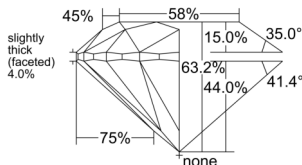

GIA®

FACSIMILE

GIA REPORT 6555415714

Verify this report at GIA.edu

GIA NATURAL DIAMOND DOSSIER®

June 03, 2026
GIA Report Number 6555415714
Shape and Cutting Style ..... Round Brilliant
Measurements ..... 5.32 - 5.37 x 3.38 mm

GRADING RESULTS

Carat Weight ..... 0.60 carat
Color Grade I
Clarity Grade S11
Cut Grade ..... Excellent

ADDITIONAL GRADING INFORMATION

Polish ..... Excellent
Symmetry ..... Excellent
Fluorescence ..... None
Clarity Characteristics ..... Crystal, Feather
Inscription(s): GIA 6555415714

PROPORTIONS

Profile to actual proportions