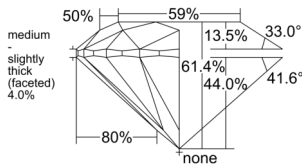

GIA®

FACSIMILE

GIA REPORT 6555421734

Verify this report at GIA.edu

GIA NATURAL DIAMOND DOSSIER®

June 04, 2026
GIA Report Number 6555421734
Shape and Cutting Style ..... Round Brilliant
Measurements ..... 4.38 - 4.41 x 2.70 mm

GRADING RESULTS

Carat Weight ..... 0.32 carat
Color Grade ..... G
Clarity Grade VS1
Cut Grade ..... Excellent

ADDITIONAL GRADING INFORMATION

Polish ..... Excellent
Symmetry ..... Excellent
Fluorescence ..... None
Clarity Characteristics..... Crystal, Feather, Cloud, Needle
Inscription(s): GIA 6555421734

PROPORTIONS

Profile to actual proportions