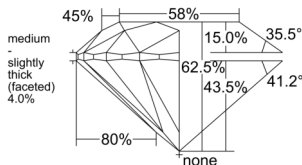

GIA®

FACSIMILE

GIA REPORT 6555423372

Verify this report at GIA.edu

GIA NATURAL DIAMOND DOSSIER®

June 03, 2026
GIA Report Number 6555423372
Shape and Cutting Style ..... Round Brilliant
Measurements ..... 5.67 - 5.71 x 3.56 mm

GRADING RESULTS

Carat Weight ..... 0.71 carat
Color Grade I
Clarity Grade SI2
Cut Grade ..... Excellent

ADDITIONAL GRADING INFORMATION

Polish ..... Excellent
Symmetry ..... Excellent
Fluorescence ..... None
Clarity Characteristics ..... Crystal, Cloud
Inscription(s): GIA 6555423372

PROPORTIONS

Profile to actual proportions