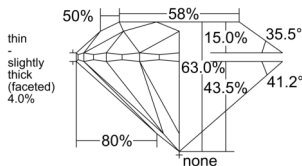

GIA®

FACSIMILE

GIA NATURAL DIAMOND DOSSIER®

June 03, 2026
GIA Report Number 6555424636
Shape and Cutting Style ..... Round Brilliant
Measurements ..... 5.87 - 5.90 x 3.71 mm

GRADING RESULTS

Carat Weight ..... 0.80 carat
Color Grade ..... J
Clarity Grade SI2
Cut Grade ..... Excellent

ADDITIONAL GRADING INFORMATION

Polish ..... Excellent
Symmetry ..... Excellent
Fluorescence ..... Medium Blue
Clarity Characteristics ..... Crystal
Inscription(s): GIA 6555424636

GIA REPORT 6555424636

Verify this report at GIA.edu

PROPORTIONS

GRADING SCALES

GIA COLOR SCALE

COLOURESS	D
	E
	F
	G
	H
	I
	J
NEAR COLOURESS	K
	L
FADING	M
	N
	O
	P
VERY LIGHT	Q
	R
	S
	T
	U
	V
	W
	X
	Y
LIGHT	Z

GIA CLARITY SCALE

FLAWLESS	VERY VERY SLIGHTLY INCLUDED	VVS₁	VVS₂	VS₁	VS₂	SI₁	SI₂	I₁	I₂	I₃	
											VERY SLIGHTLY INCLUDED
INTERNALLY FLAWLESS											

GIA CUT SCALE

EXCELLENT
VERY GOOD
GOOD
FAIR
POOR