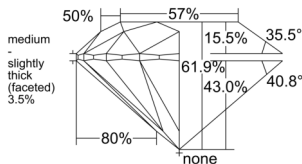

GIA®

FACSIMILE

GIA REPORT 6555425339

Verify this report at GIA.edu

GIA NATURAL DIAMOND DOSSIER®

June 04, 2026
GIA Report Number 6555425339
Shape and Cutting Style ..... Round Brilliant
Measurements ..... 5.40 - 5.44 x 3.35 mm

GRADING RESULTS

Carat Weight ..... 0.61 carat
Color Grade I
Clarity Grade S11
Cut Grade ..... Excellent

ADDITIONAL GRADING INFORMATION

Polish ..... Excellent
Symmetry ..... Excellent
Fluorescence ..... Strong Blue
Clarity Characteristics..... Crystal, Feather
Inscription(s): GIA 6555425339

PROPORTIONS

GRADING SCALES

GIA COLOR SCALE

COLOREDNESS	D
	E
	F
	G
	H
	I
	J
NEAR COLORLESS	K
	L
FADING	M
	N
	O
	P
VERY LIGHT	Q
	R
	S
	T
	U
	V
	W
	X
	Y
LIGHT	Z

GIA CLARITY SCALE

FLAWLESS	INTERNAL FLAWLESS	
		EXCELLENT
VERY VERY SLIGHTLY INCLUDED	VVS₁	VERY GOOD
VERY SLIGHTLY INCLUDED	VVS₂	
SLIGHTLY INCLUDED	VS₁	GOOD
	VS₂	
INCLUDED	S1₁	FAIR
	S1₂	
INCLUDED	I₁	POOR
	I₂	
	I₃