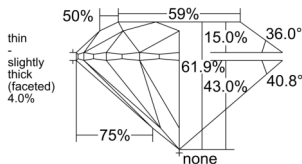

GIA®

FACSIMILE

GIA REPORT 6555426735

Verify this report at GIA.edu

GIA NATURAL DIAMOND DOSSIER®

June 04, 2026
GIA Report Number 6555426735
Shape and Cutting Style ..... Round Brilliant
Measurements ..... 5.36 - 5.39 x 3.32 mm

GRADING RESULTS

Carat Weight ..... 0.60 carat
Color Grade ..... D
Clarity Grade S11
Cut Grade ..... Excellent

ADDITIONAL GRADING INFORMATION

Polish ..... Very Good
Symmetry ..... Excellent
Fluorescence ..... Medium Blue
Clarity Characteristics ..... Twinning Wisp
Inscription(s): GIA 6555426735

PROPORTIONS

GRADING SCALES

GIA COLOR SCALE	GIA CLARITY SCALE	GIA CUT SCALE	
D	FLAWLESS	EXCELLENT	
E	INTERNALLY FLAWLESS		
F		VVS₁	VERY GOOD
G	VVS₂		
H	VS₁	GOOD	
I	VS₂		
J	S1₁	FAIR	
K	S1₂		
L	I₁	POOR	
M	I₂		
N	I₃		
O			
P			
Q			
R			
S			
T			
U			
V			
W			
X			
Y			
Z